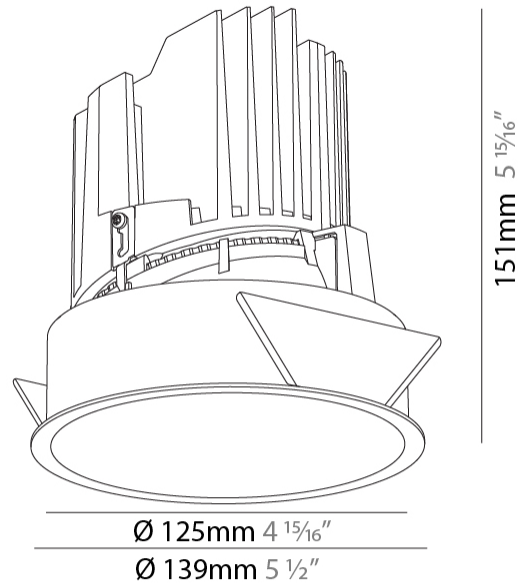

PHYSICAL

Shape: Round
Diameter (mm): 139
Diameter (in): 5 1/2
Height (mm): 151
Height (in): 5 15/16
Ceiling Thickness (mm): 10 / 12.5 / 15
Ceiling Thickness (in): 3/8 or 1/2 or 9/16
Min. Recessing Depth (mm): 170
Min. Recessing Depth (in): 6 11/16
Light Distribution: Downlight
Weight (kg): 0.926
Weight (lbs): 2.04
Fixture Finish: SSR / BKV / CWI / CRY / HAB / LAG / UFT / ITA / RUA / RUR / MIC / FTG / MYG / TWT / LOD / PUS / FRO / FUP / KIA / POP / BLS / SPG / MEY / GOH / GUM / CHC / COM / ABZ / JAG / OBR / MOS / ROR
Fixture Material: Aluminum Die Cast
Cut-out Measurements: 130mm / 5 1/8"

ELECTRICAL

Lamp Type: LED (Zhaga Standard)
Input Wattage (W): 28.6
Total Output Wattage (W): 26.4
Dimming: Tri-Mode (Non-Dimming and Phase Dimming (120Vac only) and 0-10V Dimming)
Driver Included: No
Driver Location: Recessed Housing
Driver Type: Constant Current - Universal
Driver Class: Class 2
Housing: See components
Input Voltage (V): 120 - 277
Constant Current (MA): 700

LED

Number of LEDs: 1
Color Temperature (°K): 2700 / 3000 / 3500 / 4000
Max. Delivered Lumen (lm): 2030 / 2080 / 2186 / 2230
Nominal Lumen (lm): 3210 / 3290 / 3459 / 3530
CRI: >90 CRI
Efficiency (%): 0.631
Lamp Life (hrs): 50000

OPTICAL

Reflector: 20 / 25 / 40

RATINGS AND CERTIFICATIONS

Certified By: Certified for North American Standards
IP rating: IP20