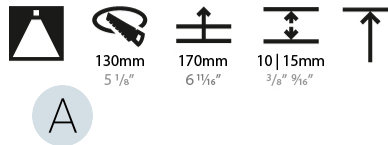

PHYSICAL

Shape: Round
Diameter (mm): 139
Diameter (in): 5 1/2
Height (mm): 151
Height (in): 5 15/16
Ceiling Thickness (mm): 10 / 12.5 / 15
Ceiling Thickness (in): 3/8 or 1/2 or 9/16
Min. Recessing Depth (mm): 170
Min. Recessing Depth (in): 6 11/16
Light Distribution: Downlight
Weight (kg): 0.926
Weight (lbs): 2.04
Fixture Finish: SSR / BKV / CWI / CRY / HAB / LAG / UFT / ITA / RUA / RUR / MIC / FTG / MYG / TWT / LOD / PUS / FRO / FUP / KIA / POP / BLS / SPG / MEY / GOH / GUM / CHC / COM / ABZ / JAG / OBR / MOS / ROR
Fixture Material: Aluminum Die Cast
Cut-out Measurements: 130mm / 5 1/8"

ELECTRICAL

Lamp Type: LED (Zhaga Standard)
Input Wattage (W): 28.6
Total Output Wattage (W): 26.4
Dimming: Tri-Mode (Non-Dimming and Phase Dimming (120Vac only) and 0-10V Dimming)
Driver Included: No
Driver Location: Recessed Housing
Driver Type: Constant Current - Universal
Driver Class: Class 2
Housing: See components
Input Voltage (V): 120 - 277
Constant Current (MA): 700

LED

Number of LEDs: 1
Color Temperature (°K): 2700 / 3000 / 3500 / 4000
Max. Delivered Lumen (lm): 2030 / 2080 / 2186 / 2230
Nominal Lumen (lm): 3210 / 3290 / 3459 / 3530
CRI: >90 CRI
Efficiency (%): 0.631
Lamp Life (hrs): 50000

OPTICAL

Reflector: 20 / 25 / 40

RATINGS AND CERTIFICATIONS

Certified By: Certified for North American Standards
IP rating: IP20