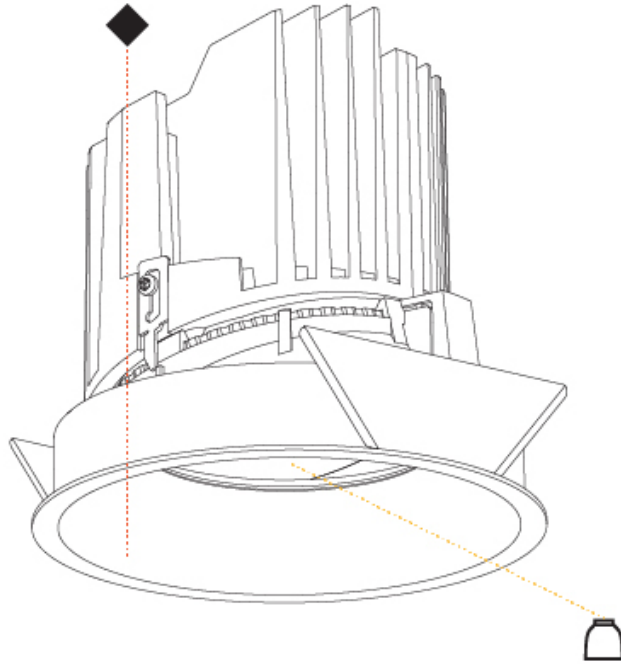

BIONIQ ROUND SEMI ADJUSTABLE RECESSED

A35308-

PROJECT

TYPE

SPECIFIER

QUANTITY

DATE

A