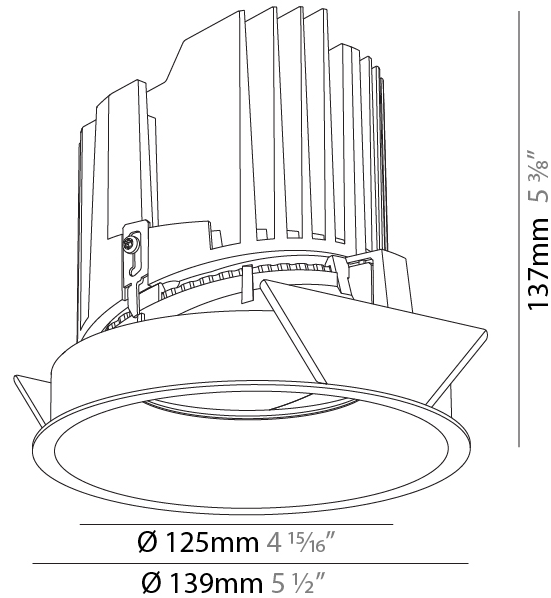

GENERAL

Series: Bioniq
Subseries: Bioniq Round Deep
Brand: Prolicht
Division: Architectural
Mounting Type: Recessed
Mounting Location: Ceiling
Subcategory: Downlight

PHYSICAL

Shape: Round
Diameter (mm): 139
Diameter (in): 5 1/2
Height (mm): 151
Height (in): 5 15/16
Ceiling Thickness (mm): 10 / 12.5 / 15
Ceiling Thickness (in): 3/8 or 1/2 or 9/16
Min. Recessing Depth (mm): 170
Min. Recessing Depth (in): 6 11/16
Light Distribution: Downlight
Weight (kg): 0.926
Weight (lbs): 2.04
Fixture Finish: SSR / BKV / CWI / CRY / HAB / LAG / UFT / ITA / RUA / RUR / MIC / FTG / MYG / TWT / LOD / PUS / FRO / FUP / KIA / POP / BLS / SPG / MEY / GOH / GUM / CHC / COM / ABZ / JAG / OBR / MOS / ROR
Fixture Material: Aluminum Die Cast
Cut-out Measurements: 130mm / 5 1/8"

GENERAL

Series: Bioniq
 Subseries: Bioniq Round Semi Adjustable
 Brand: Prolicht
 Division: Architectural
 Mounting Type: Recessed
 Mounting Location: Ceiling
 Subcategory: Downlight

PHYSICAL

Shape: Round
 Diameter (mm): 139
 Diameter (in): 5 1/2
 Height (mm): 137
 Height (in): 5 3/8
 Ceiling Thickness (mm): 10 / 12.5 / 15
 Ceiling Thickness (in): 3/8 or 1/2 or 9/16
 Min. Recessing Depth (mm): 150
 Min. Recessing Depth (in): 5 7/8
 Light Distribution: Adjustable / Downlight
 Weight (kg): 0.856
 Weight (lbs): 1.89
 Fixture Finish: SSR / BKV / CWI / CRY / HAB / LAG / UFT / ITA / RUA / RUR / MIC / FTG / MYG / TWT / LOD / PUS / FRO / FUP / KIA / POP / BLS / SPG / MEY / GOH / GUM / CHC / COM / ABZ / JAG / OBR / MOS / ROR
 Fixture Material: Aluminum Die Cast
 Cut-out Measurements: 130mm / 5 1/8"

OPTICAL

Reflector: 20 / 25 / 40
 Adjustability: Rotational 355°; Tilt 10°

RATINGS AND CERTIFICATIONS

Certified By: Certified for North American Standards
 IP rating: IP54

BIONIQ ROUND SEMI ADJUSTABLE RECESSED