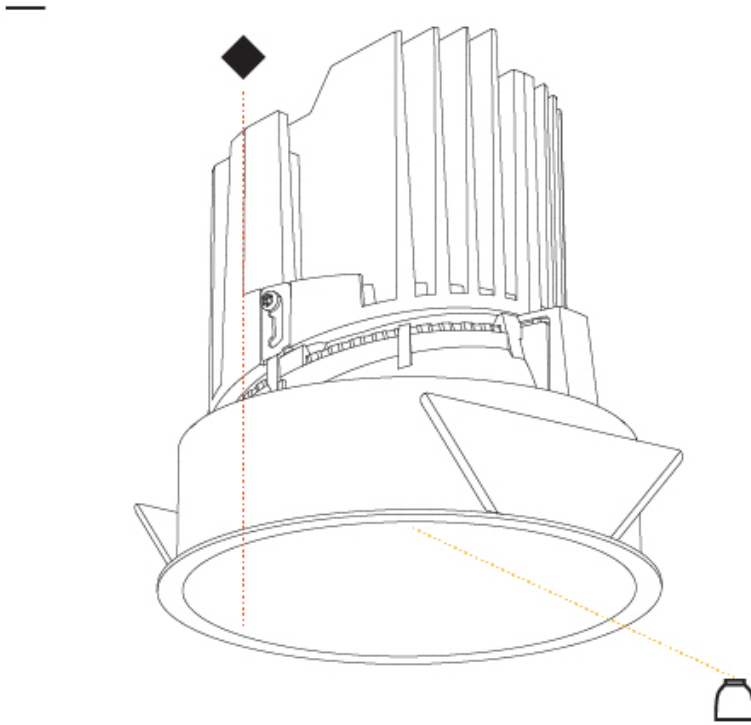

BIONIQ ROUND DEEP RECESSED

A35275-

PROJECT _____

TYPE _____

SPECIFIER _____

QUANTITY _____

DATE _____

A