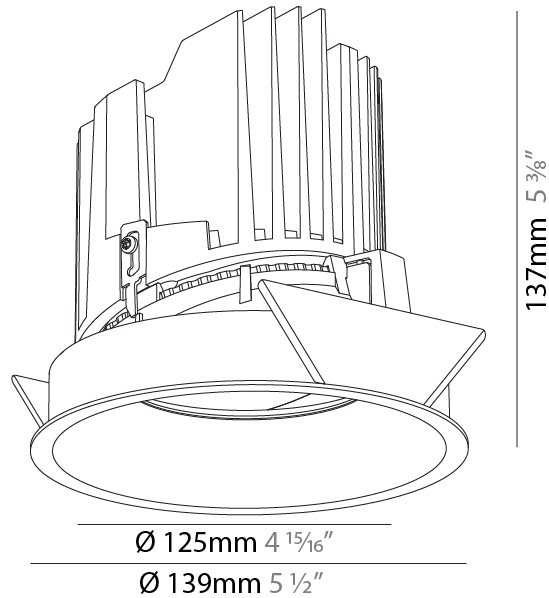

PHYSICAL

Shape: Round
Diameter (mm): 139
Diameter (in): 5 1/2
Height (mm): 137
Height (in): 5 3/8
Ceiling Thickness (mm): 10 / 12.5 / 15
Ceiling Thickness (in): 3/8 or 1/2 or 9/16
Min. Recessing Depth (mm): 150
Min. Recessing Depth (in): 5 7/8
Light Distribution: Adjustable / Downlight
Weight (kg): 0.856
Weight (lbs): 1.89
Fixture Finish: SSR / BKV / CWI / CRY / HAB / LAG / UFT / ITA / RUA / RUR / MIC / FTG / MYG / TWT / LOD / PUS / FRO / FUP / KIA / POP / BLS / SPG / MEY / GOH / GUM / CHC / COM / ABZ / JAG / OBR / MOS / ROR
Fixture Material: Aluminum Die Cast
Cut-out Measurements: 130mm / 5 1/8"

ELECTRICAL

Lamp Type: LED (Zhaga Standard)
Input Wattage (W): 28.6
Total Output Wattage (W): 26
Dimming: Tri-Mode (Non-Dimming and Phase Dimming (120Vac only) and 0-10V Dimming)
Driver Included: No
Driver Location: Recessed Housing
Driver Type: Constant Current - Universal
Driver Class: Class 2
Housing: See components
Input Voltage (V): 120 - 277
Constant Current (MA): 700

LED

Number of LEDs: 1
Color Temperature (°K): 2700 / 3000 / 3500 / 4000
Max. Delivered Lumen (lm): 2030 / 2080 / 2185 / 2230
Nominal Lumen (lm): 3210 / 3290 / 3459 / 3530
CRI: >90 CRI
Efficiency (%): 0.631
Lamp Life (hrs): 50000

OPTICAL

Reflector: 20 / 40 / 60
Adjustability: Rotational 355°; Tilt 10°

RATINGS AND CERTIFICATIONS

Certified By: Certified for North American Standards
IP rating: IP20